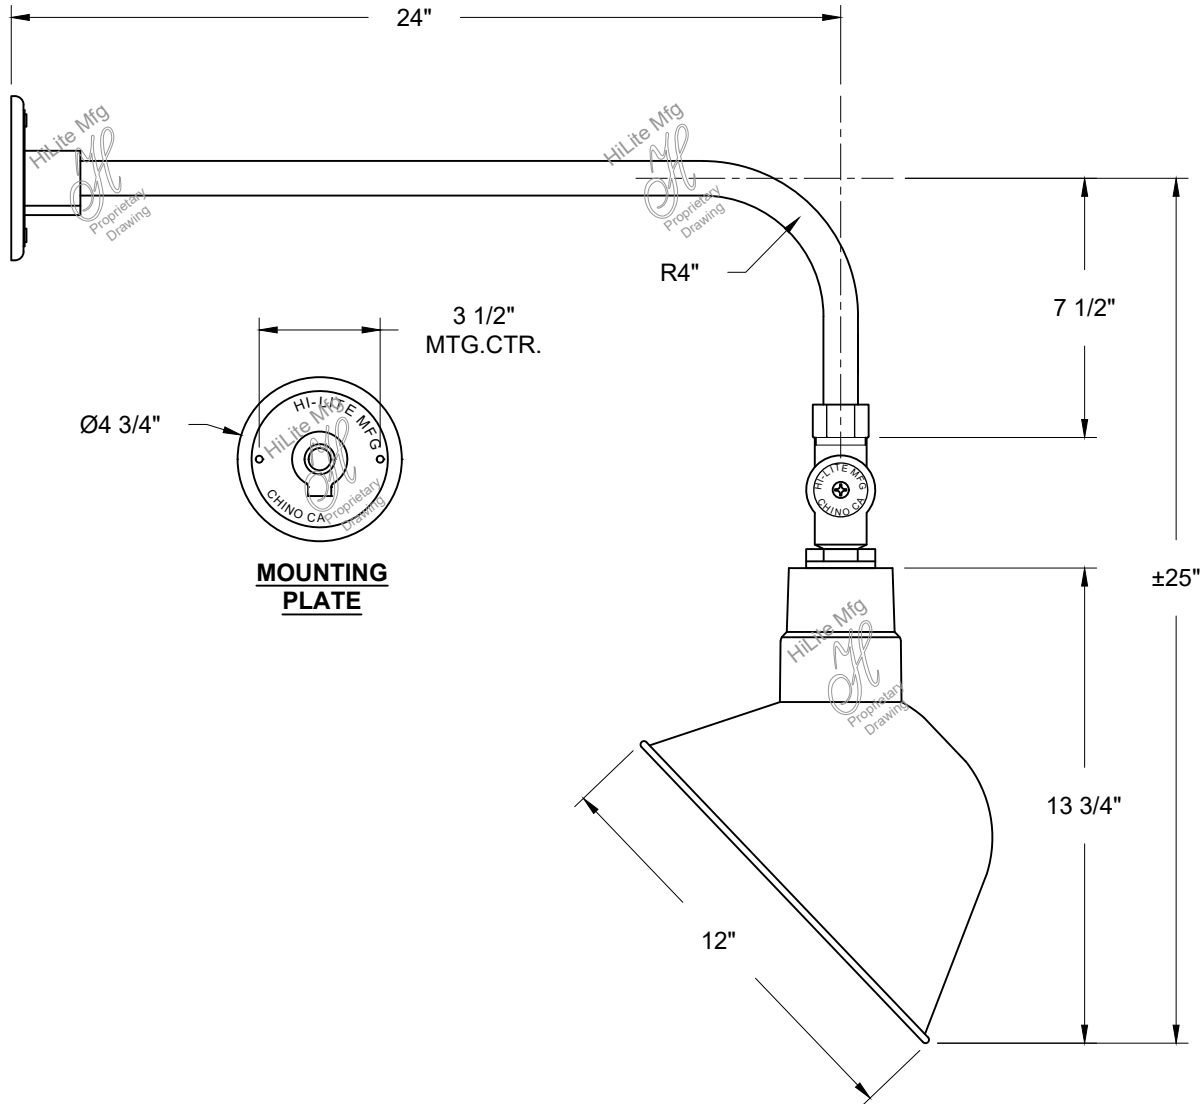

HiLite Mfg
 Proprietary
 Drawing

HiLite Mfg
 Proprietary
 Drawing

HiLite Mfg
 Proprietary
 Drawing

HiLite Mfg
 Proprietary
 Drawing

WET LOCATION

Item Number	Wattage	Voltage
H-QSN18112-SA/QSNB-13/QSNSK	200W	120V

Finish
 91-Black, 93-White, 96-Galvanized,
 145-Oil Rubbed Bronze

Mounting
 Wall Mount

Lamp/Socket
 1-Medium Base INC

***Confidential and Proprietary. The information contained on this page is the sole property of Hi-Lite Mfg. Co., Inc. Any reproduction, redistribution, or use to profit from in part or as a whole without prior written authorization of Hi-Lite Mfg. Co., Inc. is unlawful, against trade laws and will be prosecuted to the fullest extent.