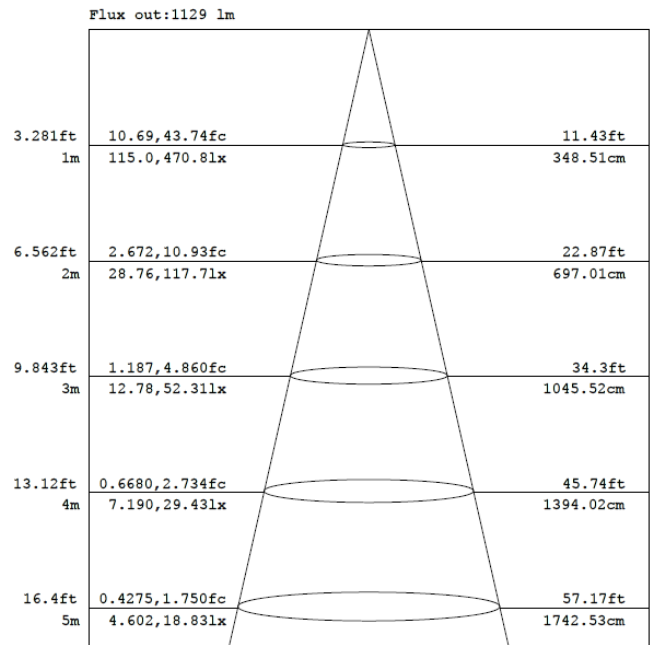

RELYENCE DISTRIBUTOR PROGRAM

RE-GEO-FM-930XX

LED CEILING FIXTURES
LED ROUND DRUM

Type	
Project	
Catalog No.	

Note: The Curves indicate the illuminated area and the average illumination when the luminaire is at different distance.

For 14"