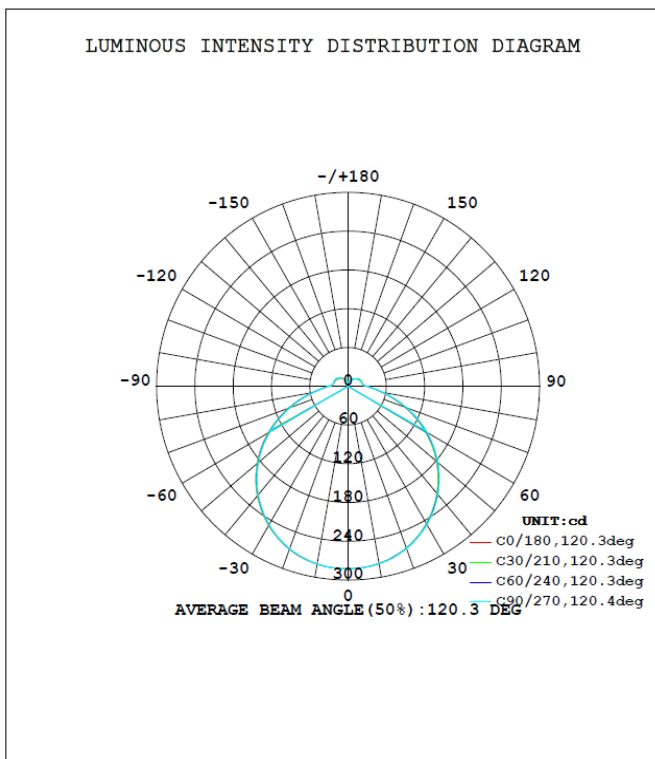

RELYENCE DISTRIBUTOR PROGRAM

RE-GEO-FM-930XX
LED CEILING FIXTURES
LED ROUND DRUM

Type	
Project	
Catalog No.	

ORDERING INFORMATION

MODEL	STYLE	CCT/CRI	FINISH
RE-GEO-FM-930	11 – 11-1/2" Round 14 – 13-5/8" Round	2790-2700CCT/90CRI 3080-3000CCT/80CRI 3580-3500CCT/80CRI	WH-White

Example: RE-GEO-FM-93011-2790-WH

PHOTOMETRIC DATA

For 11"

www.jescolighting.com
support@jescolighting.com
Tech Support: 855.592.0029

15 Harbor Park Drive
Port Washington, NY 11050
Main Line: 800.527.7796
Fax Line: 855.265.5768

219 South 6th Ave
City of Industry, CA 91746
Main Line: 855.654.0110
Fax Line: 626.333.2955

Specifications subject to change without notice.