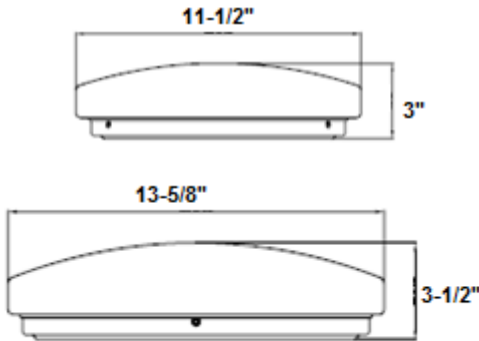

## RE-GEO-FM-930XX

LED CEILING FIXTURES  
LED ROUND DRUM

Type	
Project	
Catalog No.	

**DIMENSIONS: 11-1/2" Ø x 3"H / 13-5/8" Ø x 3-1/2"H**

### SPECIFICATIONS

Model	RE-GEO-FM-930XX	
Description	LED Round Drum	
Input Voltage	120 VAC	
Size	11"	14"
Wattage	15W	25W
Lumens	950lm	1750lm
Efficacy	63 lm/W	70 lm/W
CCT/CRI	2700K@90CRI	
	3000K@80CRI	
	3500K@80CRI	
Power Factor	>0.9	
Operating Temperature	-20 to +40°C	
Dimming	10 to 100%, Triac and CFL/LED	
Dimensions	See Diagram	
Environment	Indoor – Dry / Damp	
Certifications	 	
Warranty	5 Years – see published warranty terms for detailed information.	