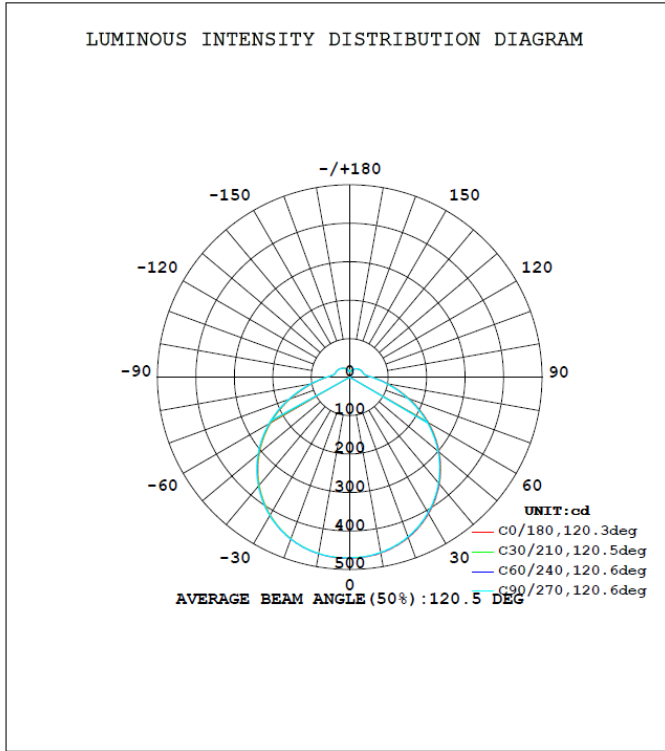

RELYENCE DISTRIBUTOR PROGRAM

RE-GEO-FM-930XX

LED CEILING FIXTURES
LED ROUND DRUM

Type	
Project	
Catalog No.	

Note: The Curves indicate the illuminated area and the average illumination when the luminaire is at different distance.

For 14"