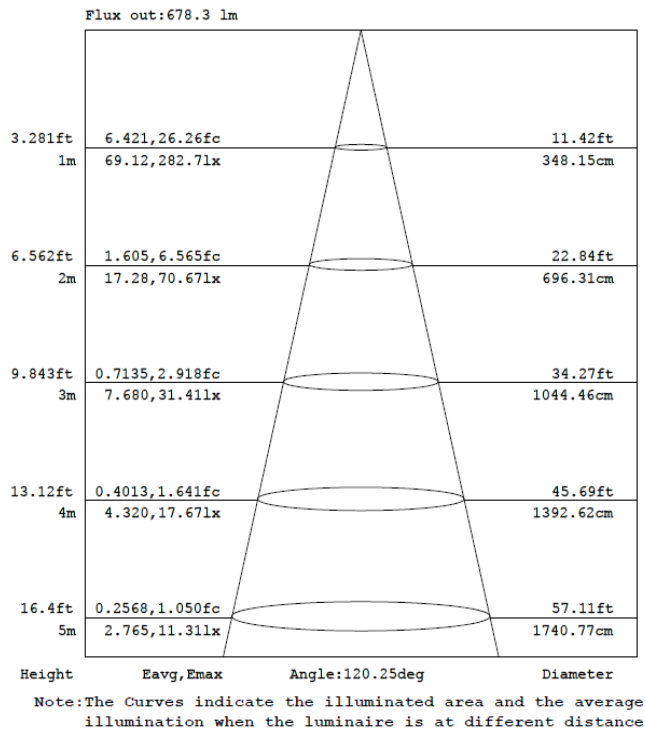

RELYENCE DISTRIBUTOR PROGRAM

RE-GEO-FM-930XX
LED CEILING FIXTURES
LED ROUND DRUM

Type	
Project	
Catalog No.	

ORDERING INFORMATION

MODEL	STYLE	CCT/CRI	FINISH
RE-GEO-FM-930	11 – 11-1/2" Round 14 – 13-5/8" Round	2790-2700CCT/90CRI 3080-3000CCT/80CRI 3580-3500CCT/80CRI	WH-White

Example: RE-GEO-FM-93011-2790-WH

PHOTOMETRIC DATA

For 11"

www.jescolighting.com
support@jescolighting.com
Tech Support: 855.592.0029

15 Harbor Park Drive
Port Washington, NY 11050
Main Line: 800.527.7796
Fax Line: 855.265.5768

219 South 6th Ave
City of Industry, CA 91746
Main Line: 855.654.0110
Fax Line: 626.333.2955

Specifications subject to change without notice.