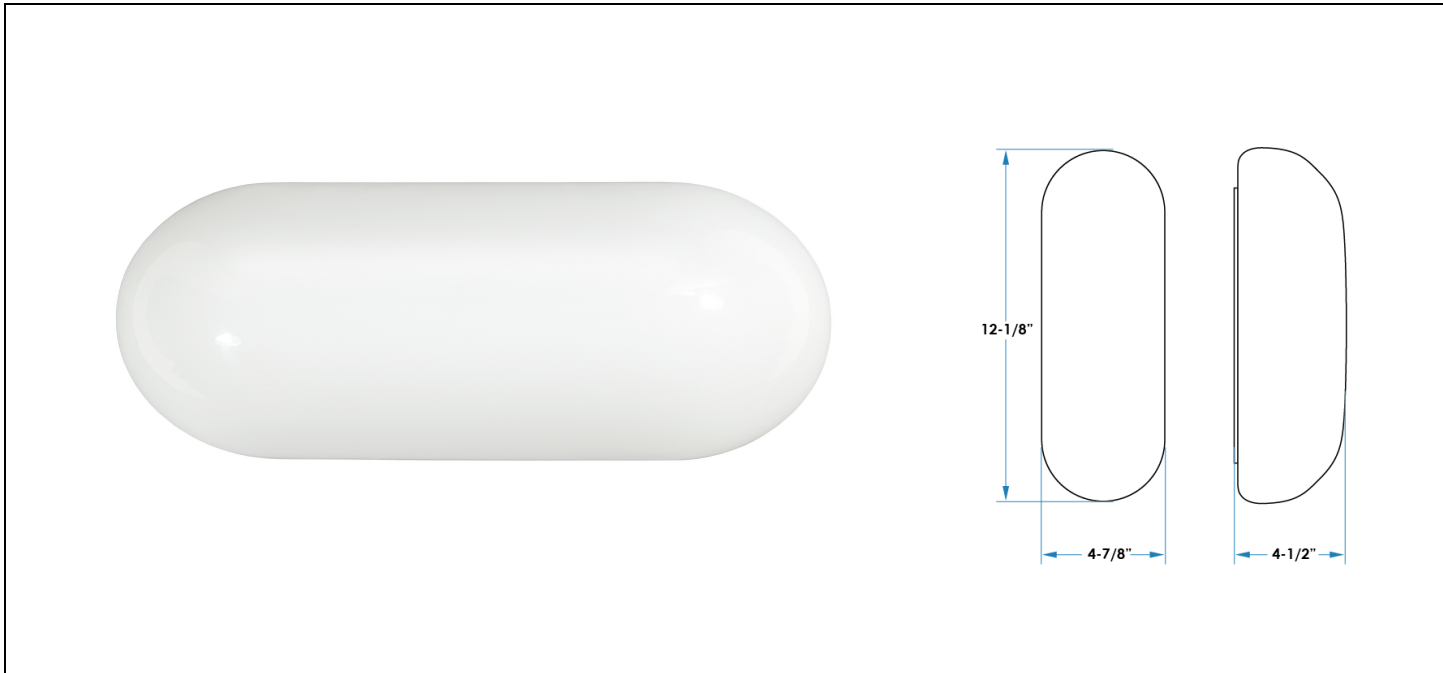

WS892 • OPALUX

Decorative Vanity Wall Sconce
2-Light E26 Lamp Base Wall Sconce

Type	
Project	
Catalog No.	

WS892-E26-WH

DESCRIPTION

WS892-E26-WH A 2-Light wall mounted bath vanity, featuring a beautifully hand blown opal glass shade. With its innovative mounting mechanism, all mounting hardware are out of sight and can be mounted horizontally and vertically.

FEATURES

- Handblown opal glass shade
- Evenly diffused light
- Can be mounted horizontally or vertically
- Hidden mounting hardware

SPECIFICATIONS

Description	WS892-E26-WH Vanity Wall Sconce
Input Voltage	120 VAC
Wattage	60W MAX E26 Base Lamp x2
Dimensions	4-7/8"W x 12-1/8"L x 4-1/2"D
Environment	Indoor, Damp
Certifications	UL
Warranty	1 Year – see published warranty terms for detailed information.