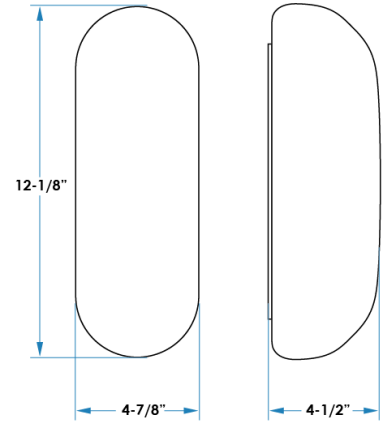

WS892 • OPALUX

Decorative Vanity Wall Sconce
2-Light E26 Lamp Base Wall Sconce

Type	
Project	
Catalog No.	

WS892-E26-WH

DESCRIPTION

WS892-E26-WH A 2-Light wall mounted bath vanity, featuring a beautifully hand blown opal glass shade. With its innovative mounting mechanism, all mounting hardware are out of sight and can be mounted horizontally and vertically.

FEATURES

- Handblown opal glass shade
- Evenly diffused light
- Can be mounted horizontally or vertically
- Hidden mounting hardware

SPECIFICATIONS

Description	WS892-E26-WH Vanity Wall Sconce
Input Voltage	120 VAC
Wattage	60W MAX E26 Base Lamp x2
Dimensions	4-7/8"W x 12-1/8"L x 4-1/2"D
Environment	Indoor, Damp
Certifications	UL
Warranty	1 Year – see published warranty terms for detailed information.